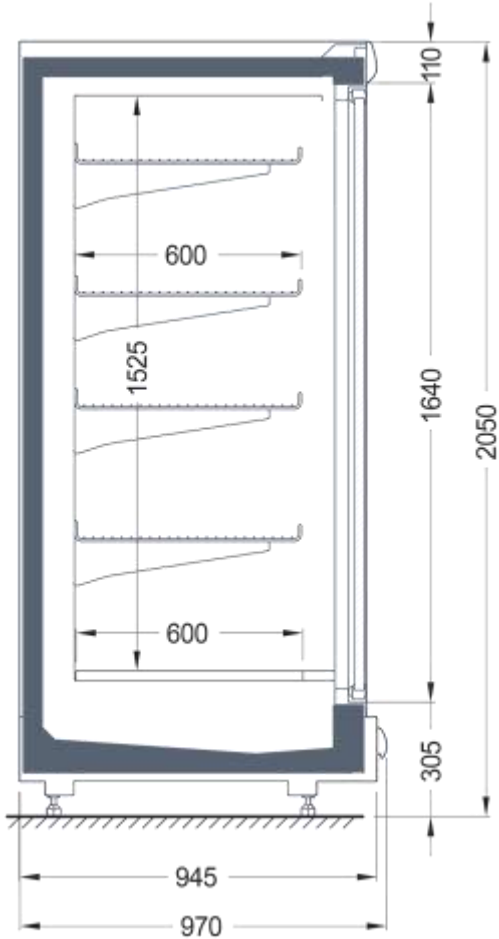

L1

MODULES L1-0.795 L2-1.564 L3-2.342 L4-3.123 L5-3.898

- LED lighting in door frame
- 4no. 600mm deep shelves
- Hinged double glazed glass doors
- Internal & external colours – RAL 9006
- Electrical defrosting
- Double stainless steel bumper bar
- Price Holders on all Shelves
- Perspex Risers on all Shelves
- EC Fans