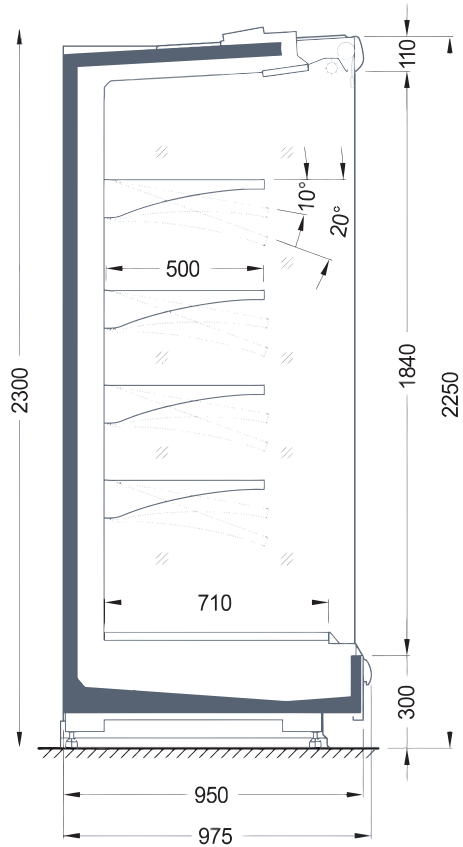

M1

MODULES 1.25 1.875 2.15 2.5 3.75

- LED Tube lights in Canopy & Door Mullions
- Hinged Double Glazed Doors
- 5no. Shelves
- Internal & External Colours – RAL 9006
- Top Plinth colour RAL 9006
- Double Stainless Steel Bumper Bar
- 0 Defrost
- Price Holders on all Shelves
- Perspex Risers on all Shelves
- EC Fans