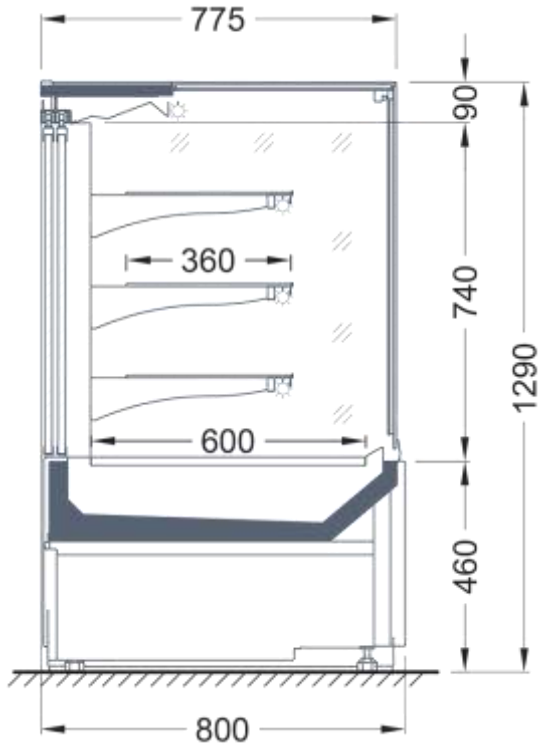

M1

MODULES 0.6 0.9 1.4 NZ45

- LED tube lights with diffusers in canopy & shelves
- Internal & external colours – Choice of RAL colours
- 3no. 360mm deep glazed shelves over base
- Electronic controller
- EC fans
- Price holders on all shelves