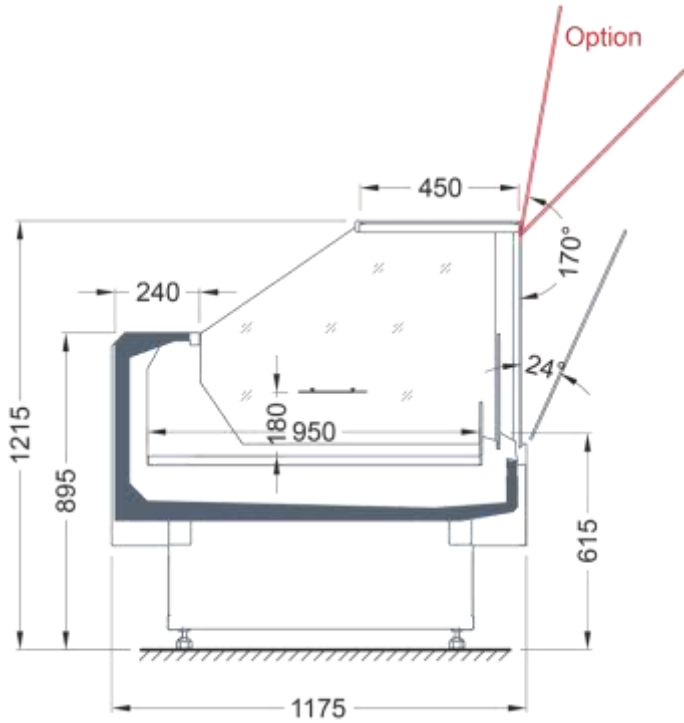

M1

MODULES 0.94 1.25 1.875 2.15 2.5 3.75

- LED Tube lights
- Internal & External Colours – RAL 9006
- Stainless Steel Worktop
- Electrical Defosting
- EC Fans