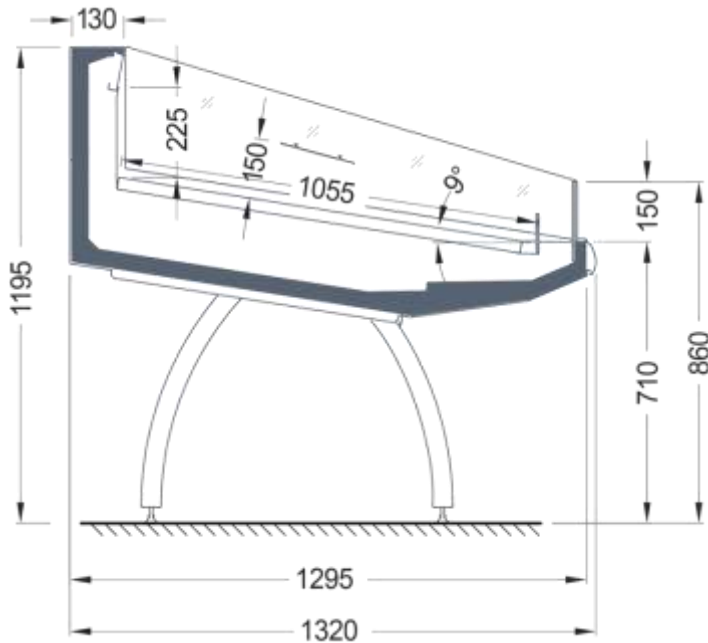

M1

MODULES 1.25 1.875 2.5 3.75

- Internal & External Colours – Stainless Steel
- Natural Defrosting
- EC Fans
- Manual Night Blind
- Controller with temperature indicator
- Front bumper – Boston
- Sloped presentation deck